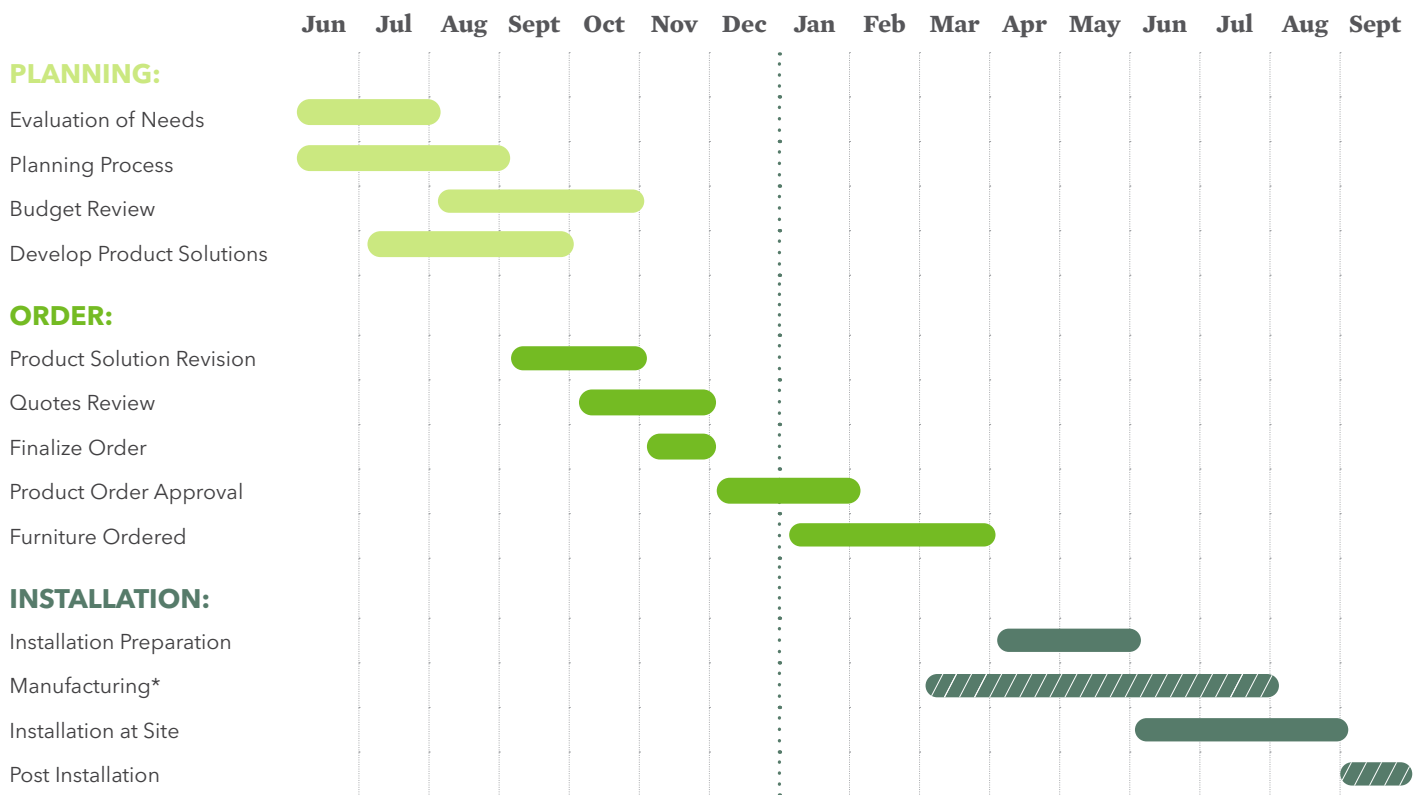

# Education Furniture Buying Timeline

Whether you want a complete overhaul or just a few adjustments, designing an inclusive, multifunctional classroom can be a big project. HON can help! With this handy Planning Timeline resource, you can manage your time efficiently and have everything in place before class is in session.